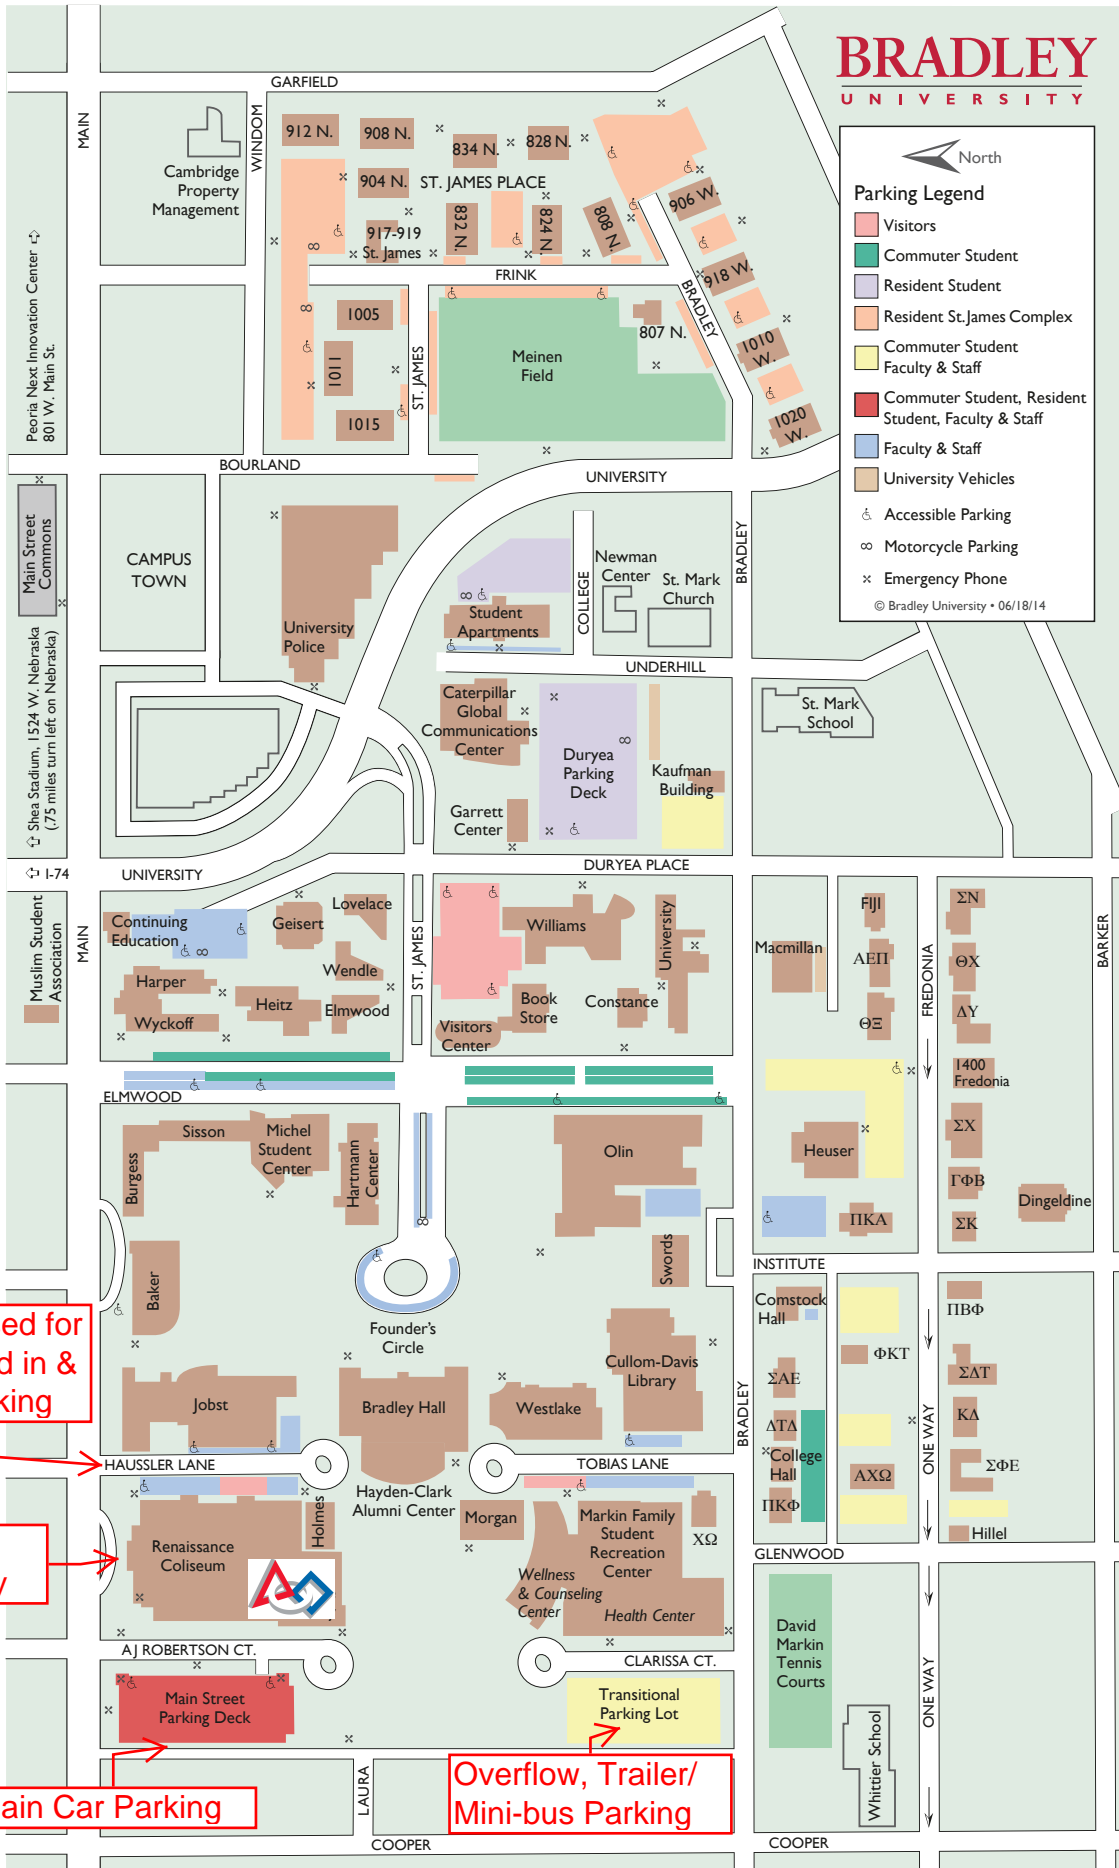

North

### Parking Legend

- Visitors
- Commuter Student
- Resident Student
- Resident St. James Complex
- Commuter Student Faculty & Staff
- Commuter Student, Resident Student, Faculty & Staff
- Faculty & Staff
- University Vehicles
- Accessible Parking
- Motorcycle Parking
- Emergency Phone

© Bradley University • 06/18/14

Road closed for Robot load in & trailer parking

Team & Guest Entry

Main Car Parking

Overflow, Trailer/Mini-bus Parking