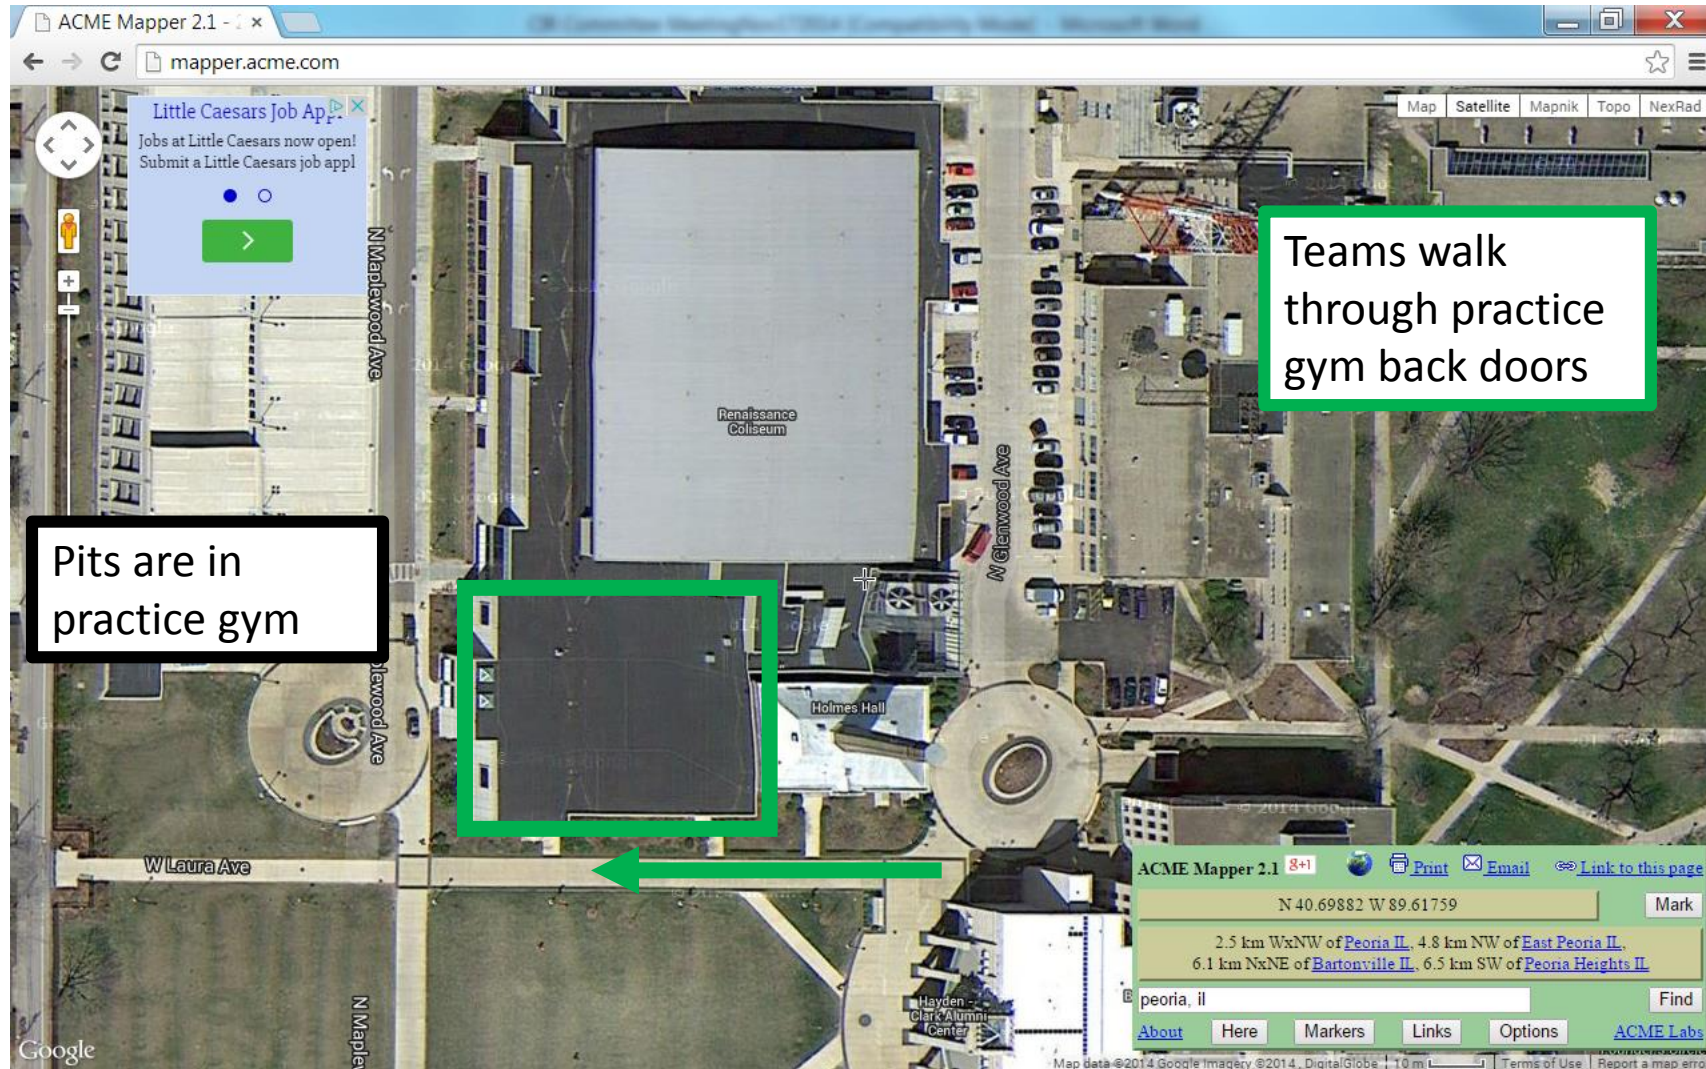

Vehicle Flow

Pedestrian Flow

Pedestrian Flow

Pits are in practice gym

Vehicles parked / standing here

Teams enter and exit through back doors

Rotary at end of Haussler Lane