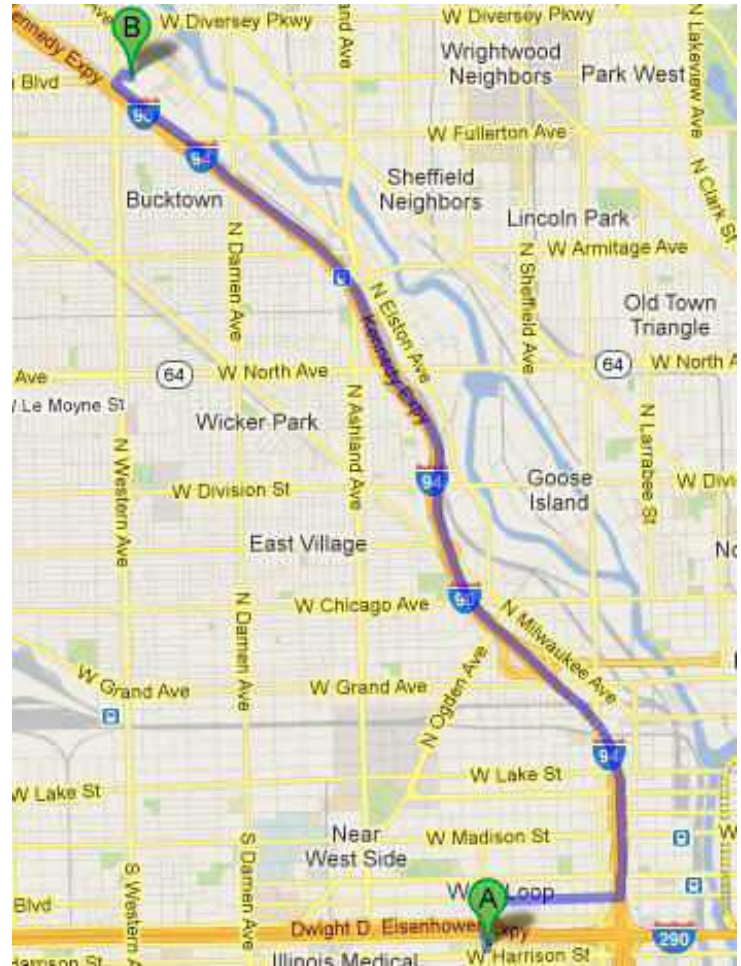

Directions from UIC Pavilion

Via Kennedy Expressway

Head North on Racine Ave toward Congress Pkwy
 Take the third Right onto Jackson Blvd
 Turn Left onto I-90 W/I-94 W ramp
 Merge onto I-90W/I-94 W
 Take EXIT 47A, (Fullerton) toward Western Ave
 Continue on ramp past intersection at Fullerton
 Turn slight Right onto Western Ave
 Take 1st Right onto Logan Blvd
 Turn 1st Right onto Jones

Windy City Fieldhouse - 2367 W LOGAN BLVD

EXIT DETAIL

Via Local Streets

Head North on Racine Ave toward Congress Pkwy
 Turn Left onto Van Buren St
 Turn Right onto Western
 Turn Right onto Logan Blvd
 Take the 1st Right onto Jones

Windy City Fieldhouse - 2367 W LOGAN BLVD

Remember:

Only buses are allowed to park in the lot behind The Fieldhouse.

All other vehicles should park in the Target garage located adjacent to the Target store (not in the store parking lot).