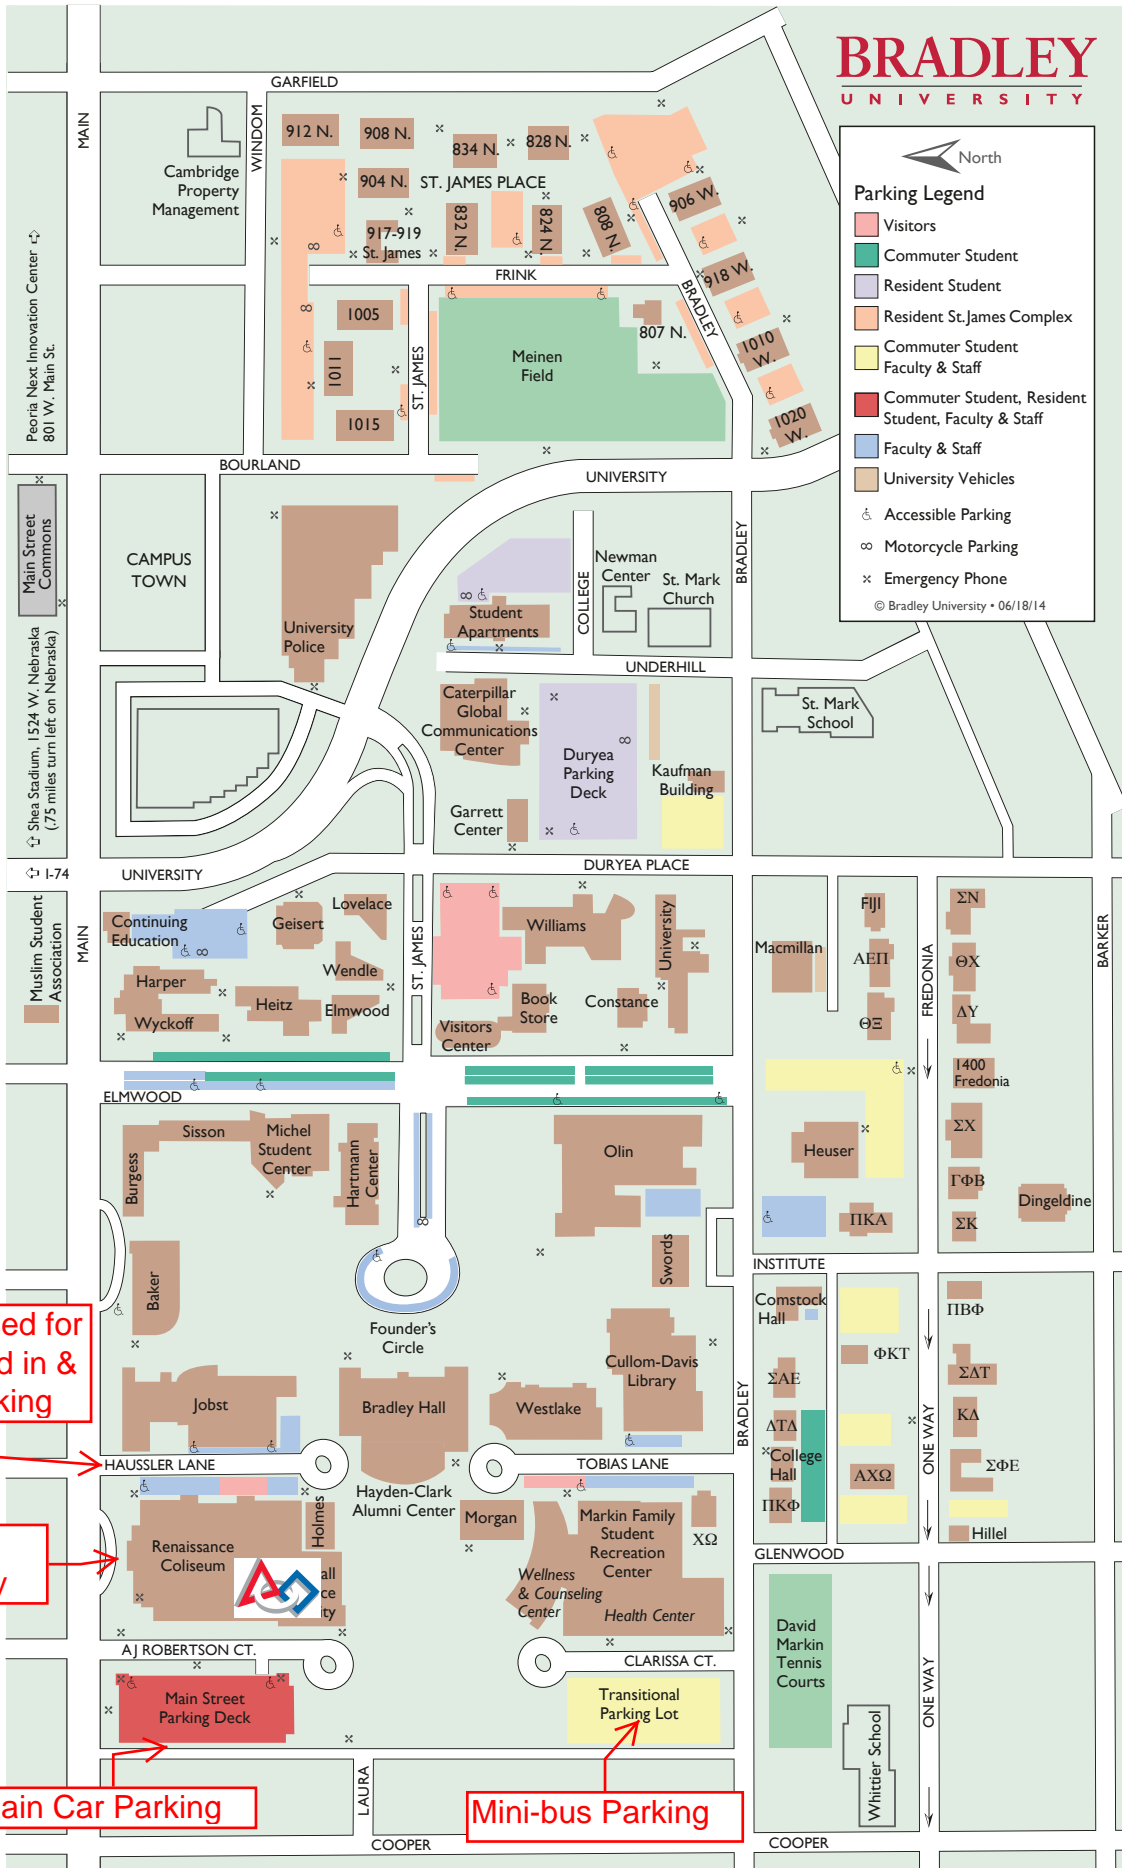

North

Parking Legend

- Visitors
- Commuter Student
- Resident Student
- Resident St. James Complex
- Commuter Student Faculty & Staff
- Commuter Student, Resident Student, Faculty & Staff
- Faculty & Staff
- University Vehicles
- Accessible Parking
- Motorcycle Parking
- Emergency Phone

© Bradley University • 06/18/14

Road closed for Robot load in & trailer parking

Team & Guest Entry

Main Car Parking

Mini-bus Parking